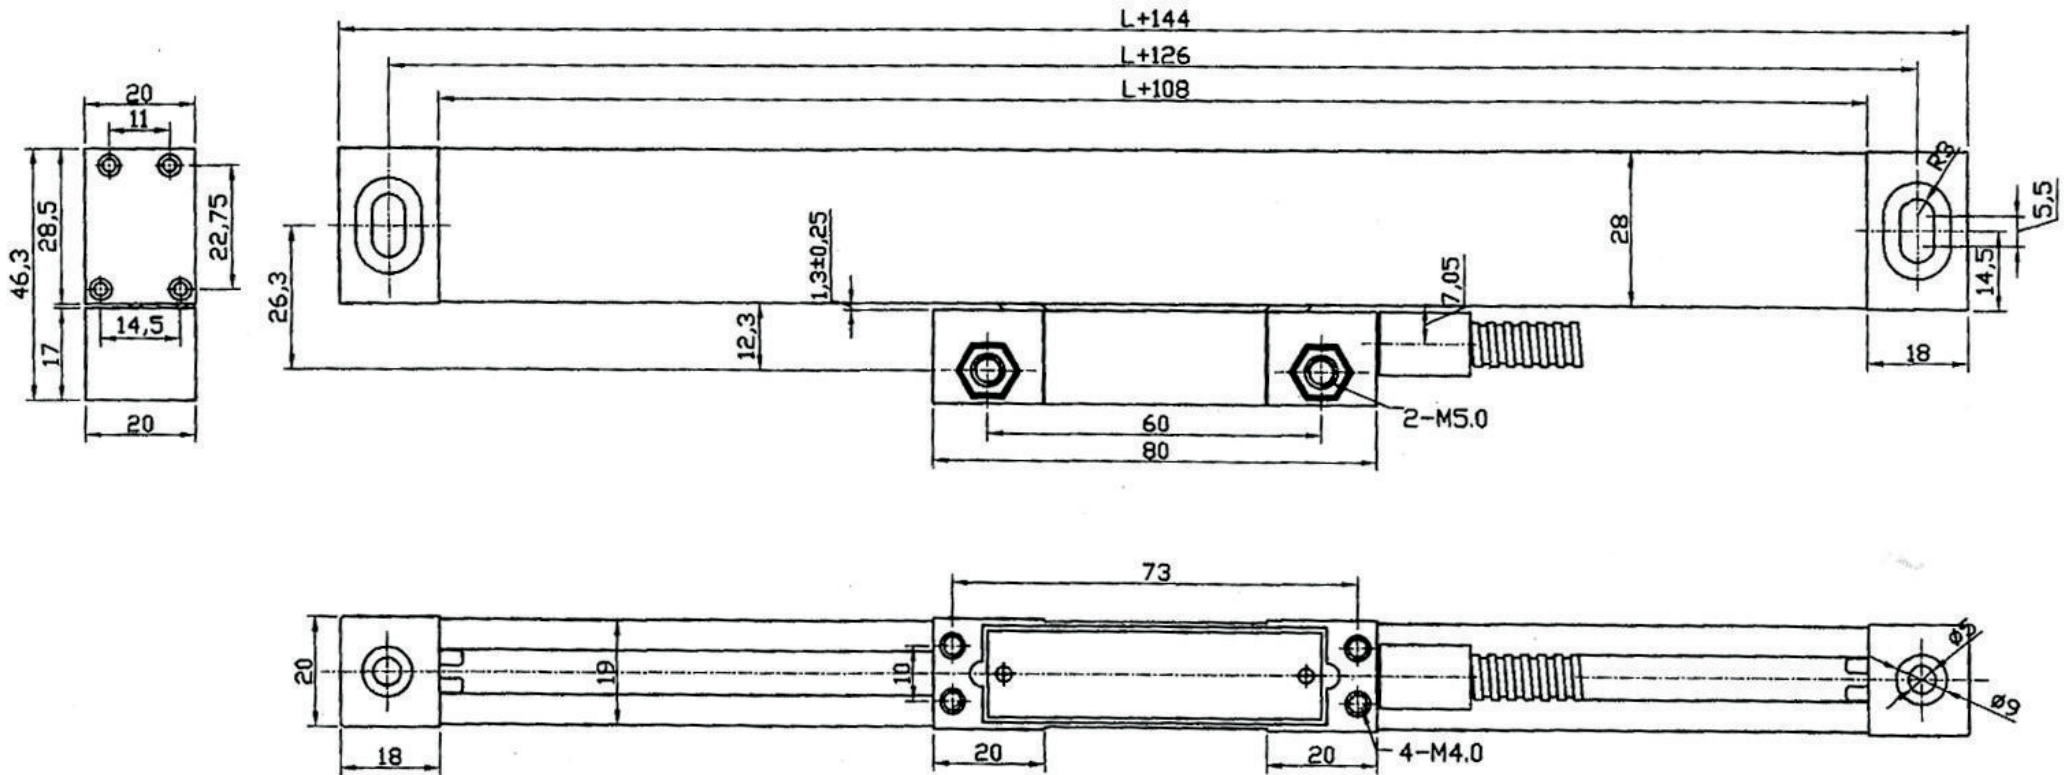

Compact Scales

Easson GS30 Series Linear Scale 50mm to 500mm Measurement Travel

Glass Grating Linear Transducer Installation Dimensions